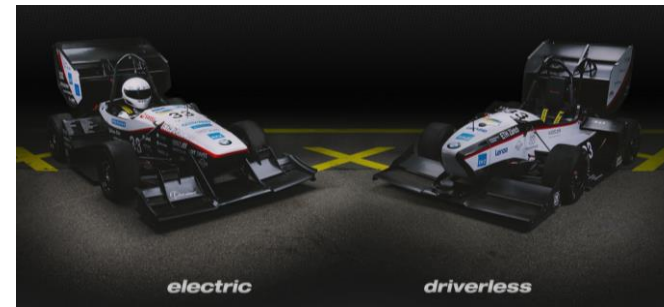

Route 12 is a fully integrated piece of public transportation infrastructure for use by the Swiss public. The bus moves right down the road under its own control, navigating among conventional cars, pedestrians, and cyclists.

Photo: ETH Zurich

From Zurich to Berlin in 35 Minutes

A taste of the ultra-fast train of the future.

Photo: Swissloop

AMZ Racing

Academic Motor Sports Association

<http://electric.amzracing.ch>

<http://driverless.amzracing.ch>