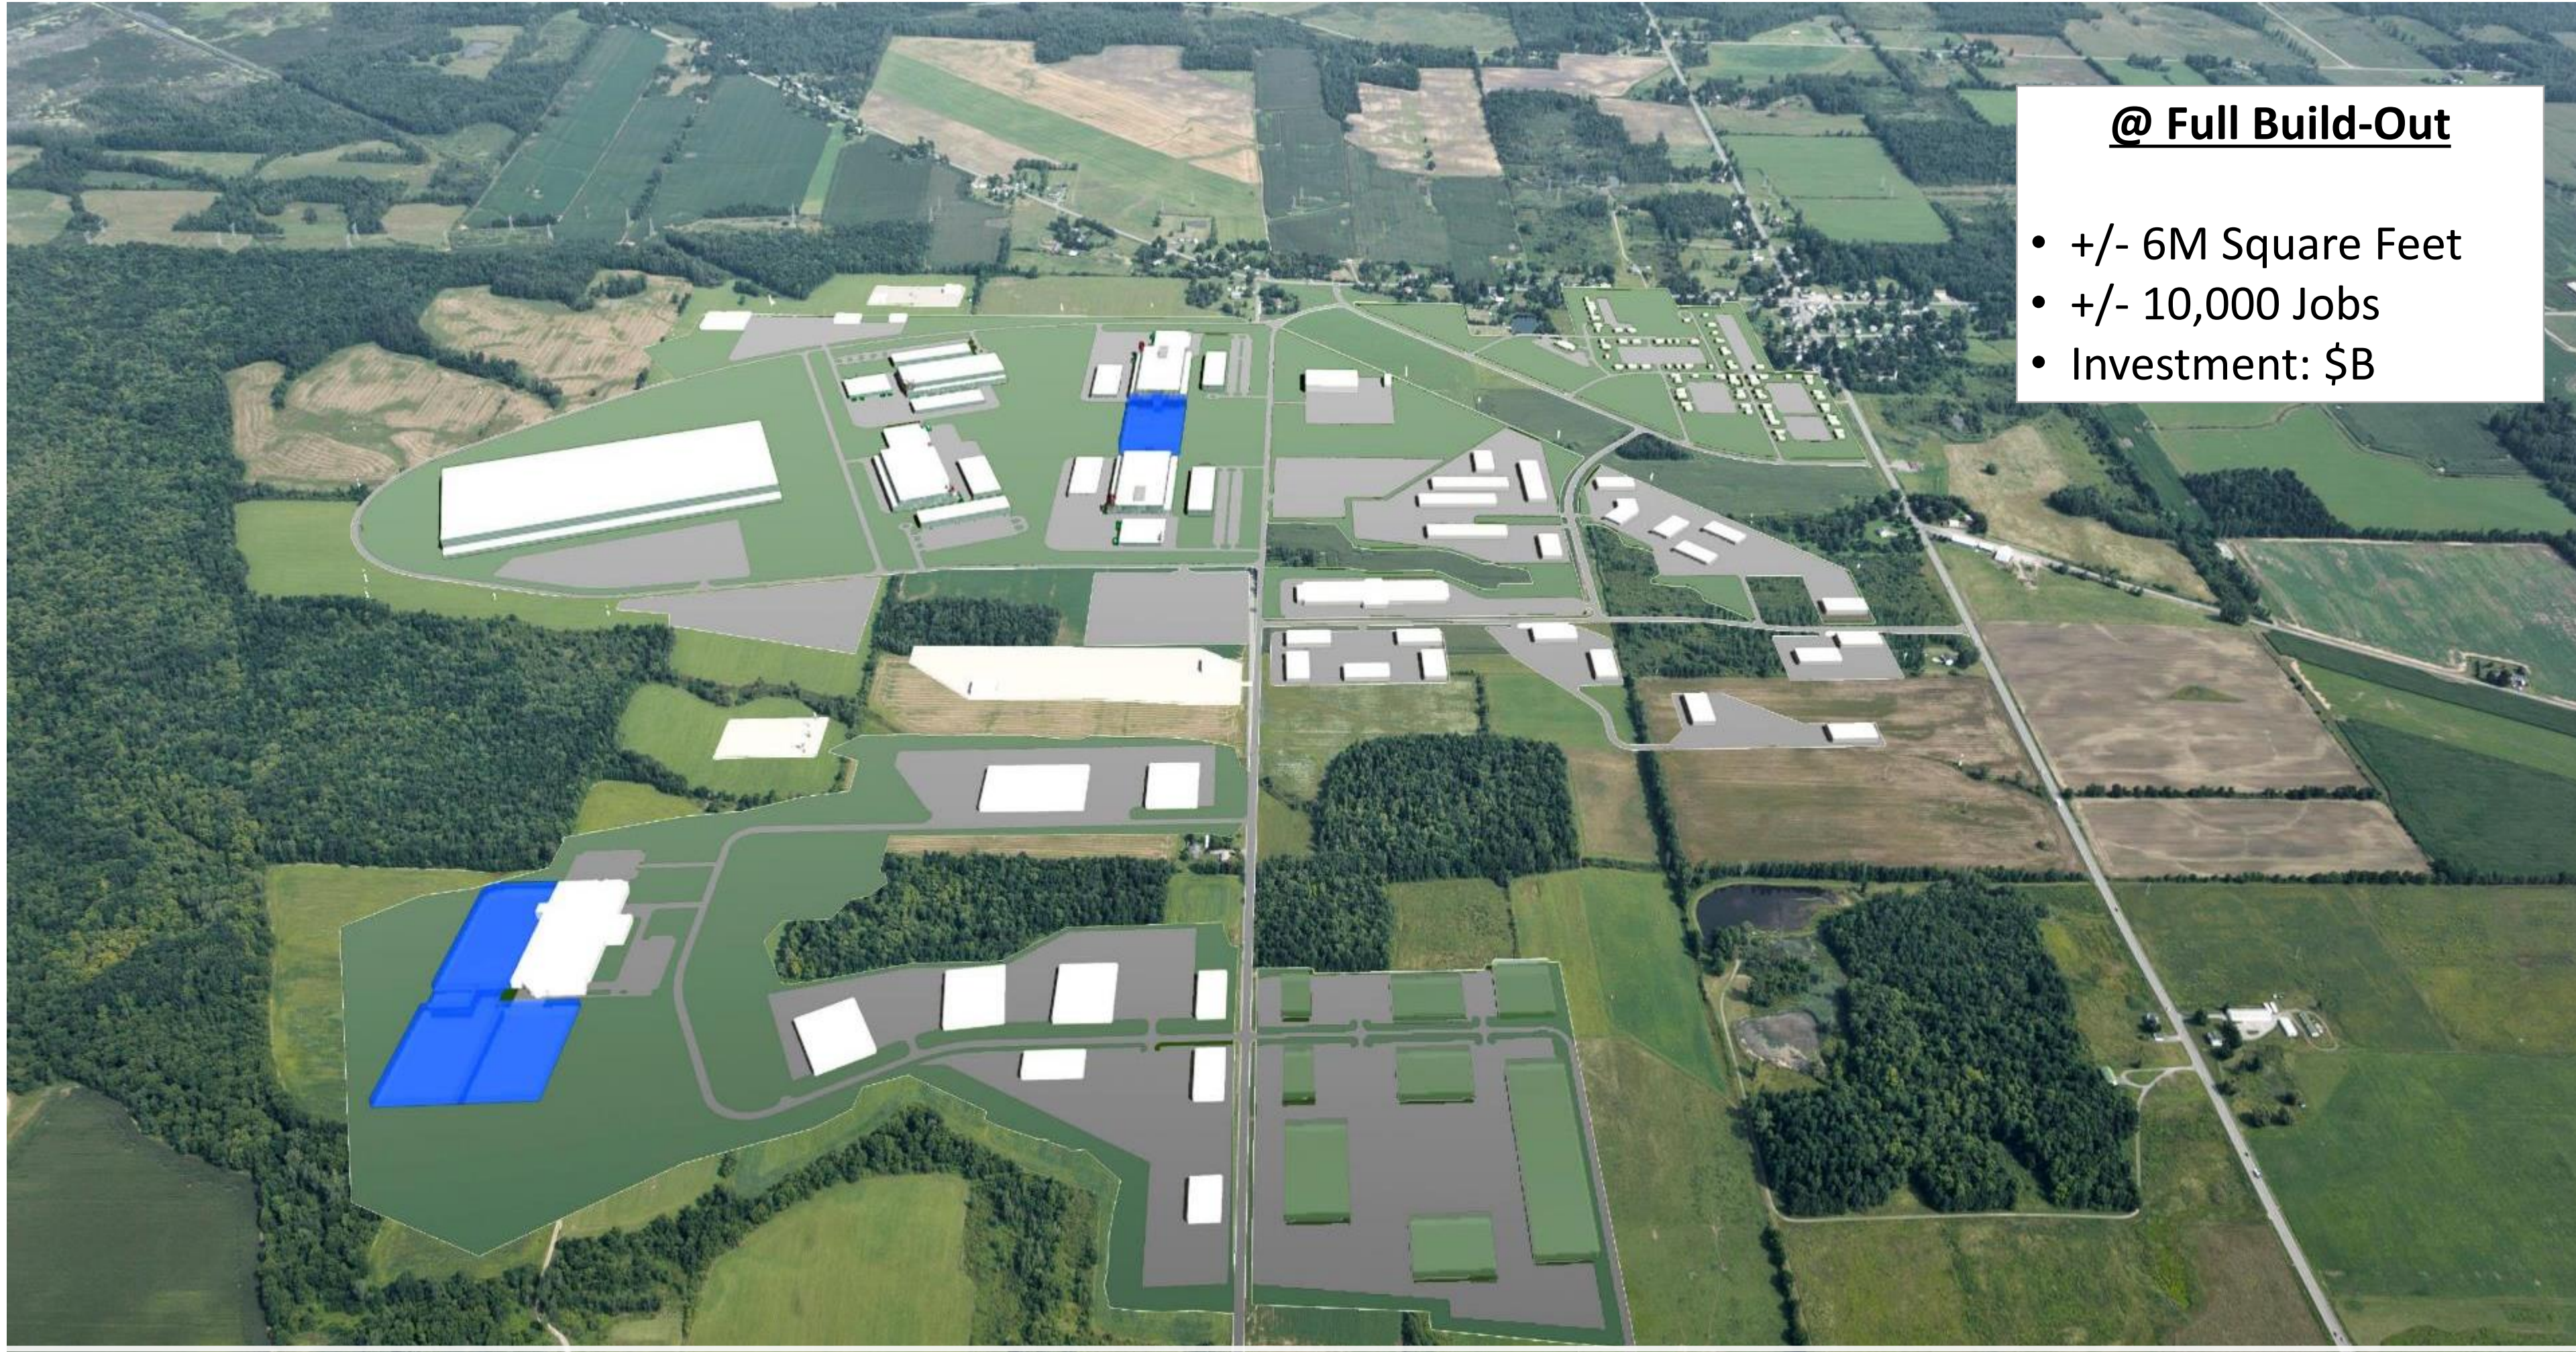

@ Full Build-Out

- +/- 6M Square Feet
- +/- 10,000 Jobs
- Investment: $B

WNY STAMP Campus, 1,250 Acres

Zoning
Technology District
Environmental Impact
Statement: Complete

Electric
500MW, Dual 345kV
circuits
Niagara Hydro-power

Natural Gas
24 inch
High-pressure
Transmission

Water/ Sewer
7MGD scalable to 11MGD
water & Sewer