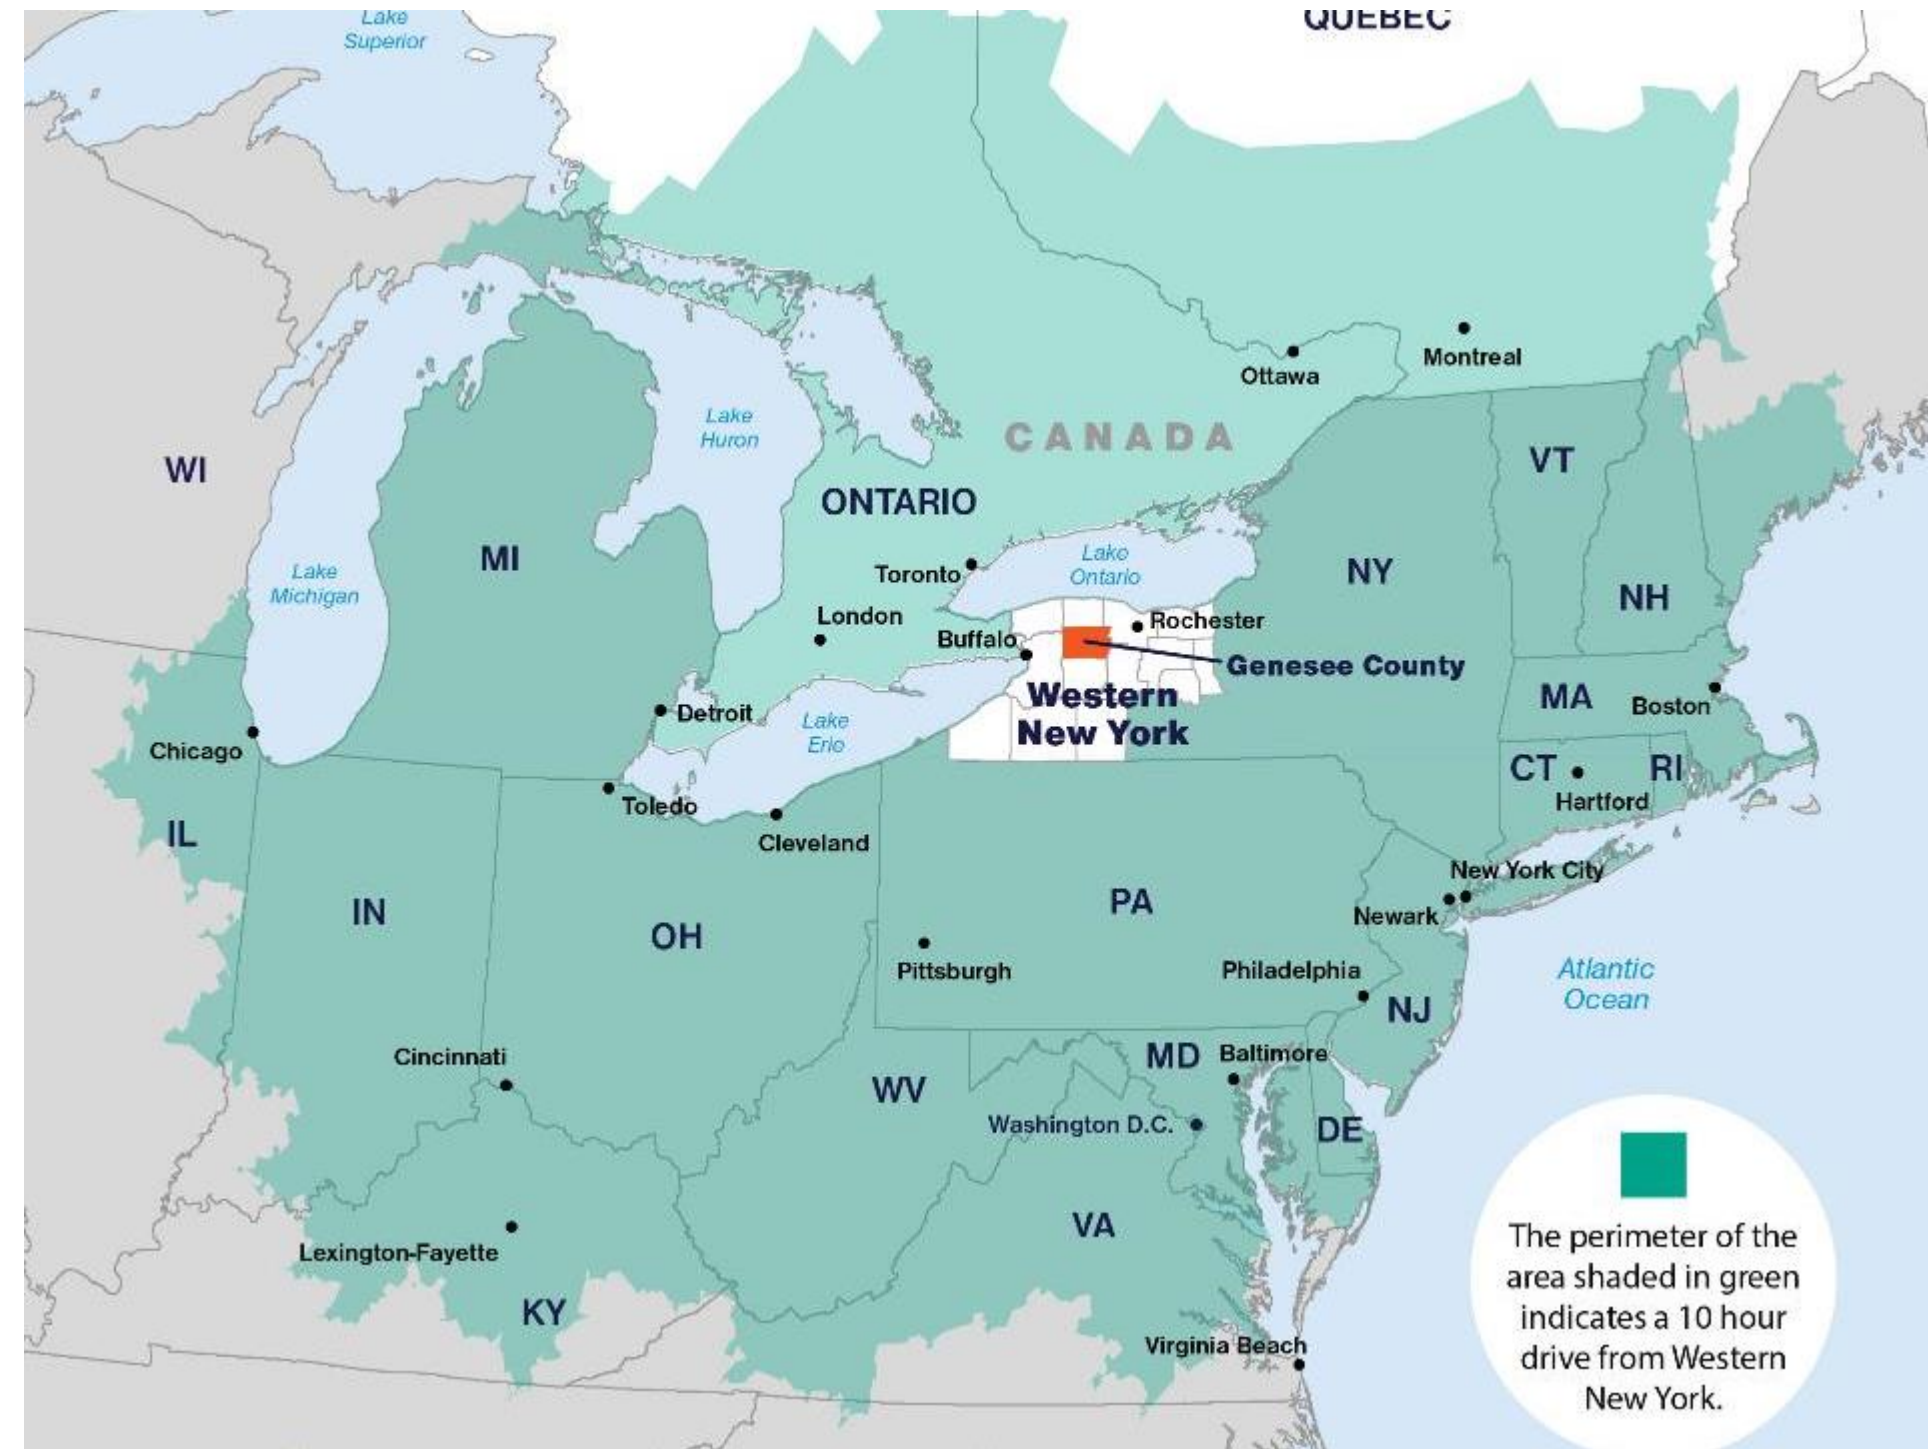

# #2 MICROPOLITAN IN THE COUNTRY

by Site Selection Magazine  
Top 10 in USA – 14 Years Running

Rochester

## BUFFALO-ROCHESTER METRO CORRIDOR

CANADA

NIAGARA FALLS

Buffalo

LAKE ERIE

*Genesee County  
Connecting the  
Buffalo-Rochester  
Metro Corridor*

**Batavia, NY**

Partnered with,

2.3 Million People

2.3 million people within an average commute

57 colleges

Major universities include Cornell University, Rochester Institute of Technology, University of Rochester, and University at Buffalo

## Location

Genesee County connects Buffalo and Rochester, New York's second and third largest cities, and is known as a premier location for industry specific shovel-ready sites.

Quality of life and diversity are second to none with the entertainment, shopping, and waterfront districts in Buffalo and Rochester, as well as a short drive to Toronto.