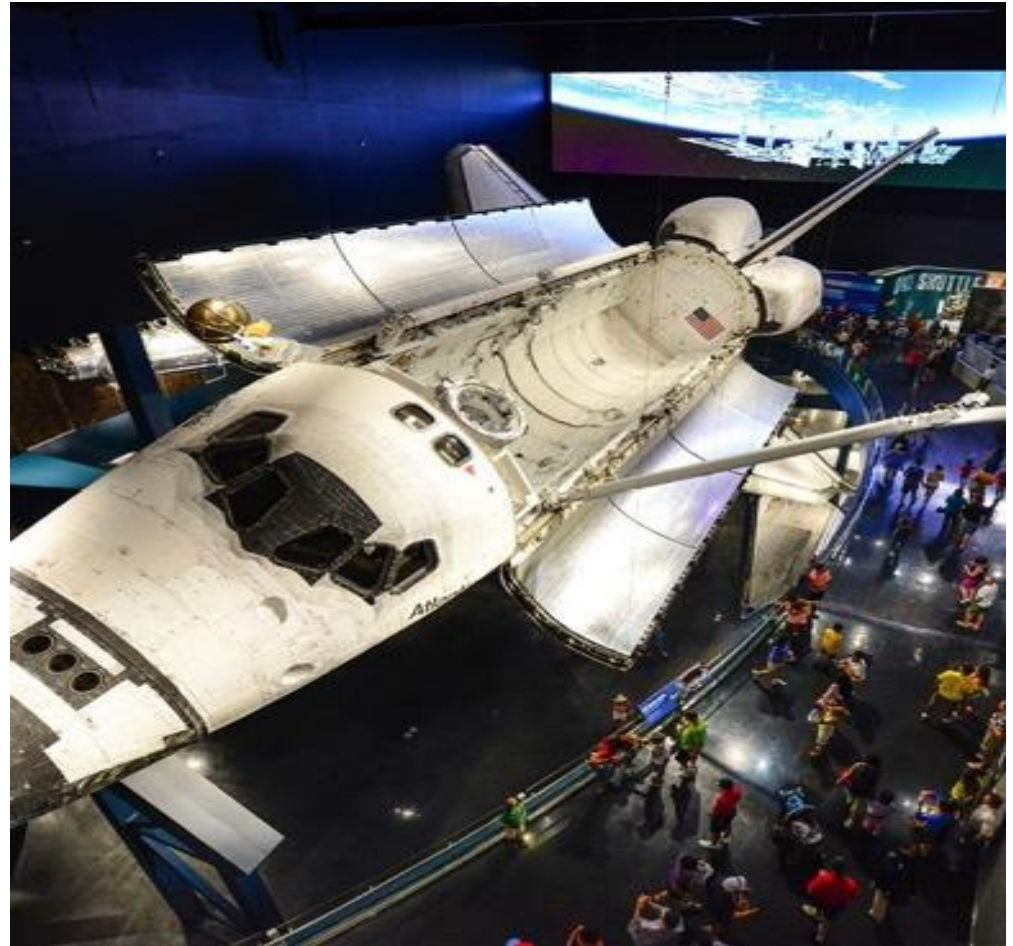

Parks and Resorts

- Hotels, resorts, restaurants, concessions, recreation
- +3,000 hotel rooms
- Six U.S. National Parks