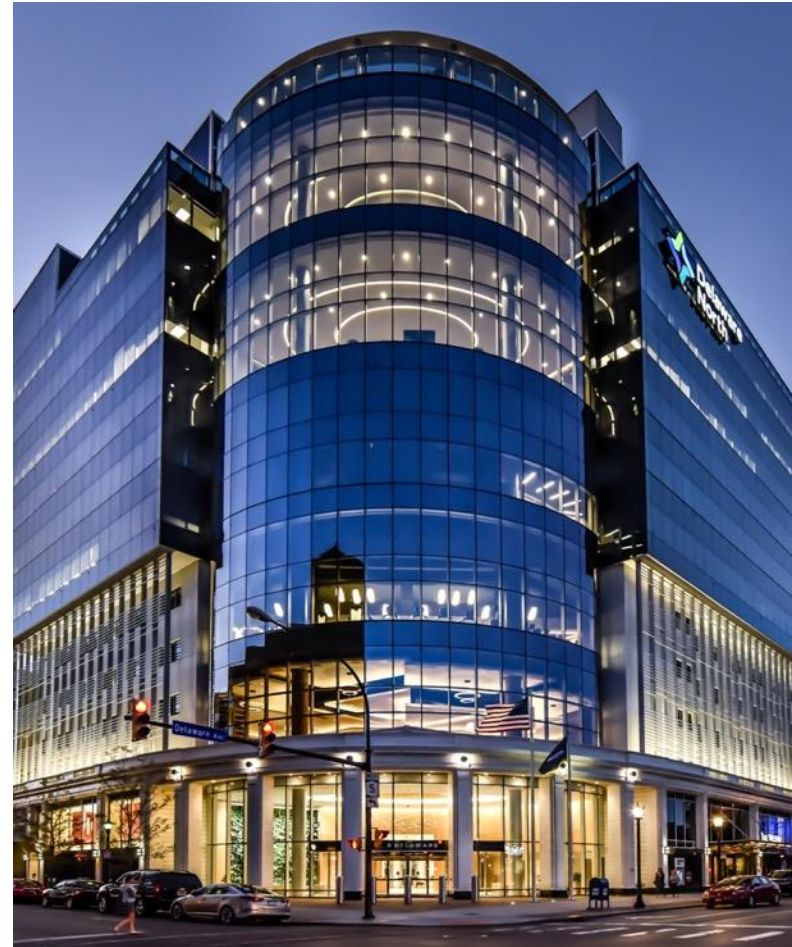

IEDC Economic Future Forum

Jerry Jacobs, Jr.
Co-CEO, Delaware North

**Delaware
North.**

100 Years of History

Three generations of
Jacobs Family leadership

Global View. Local Focus.

Our Locations

- SPORTSERVICE
- PARKS & RESORTS
- TRAVEL
- GAMING
- PATINA RESTAURANT GROUP

The Delaware North Building

Corporate HQ

- \$50 million investment
- Technology, natural light, coffee bars

The Westin Buffalo

- First Westin in Western New York
- AAA Four Diamond

Patina 250

- Refined dining
- Décor features local artists