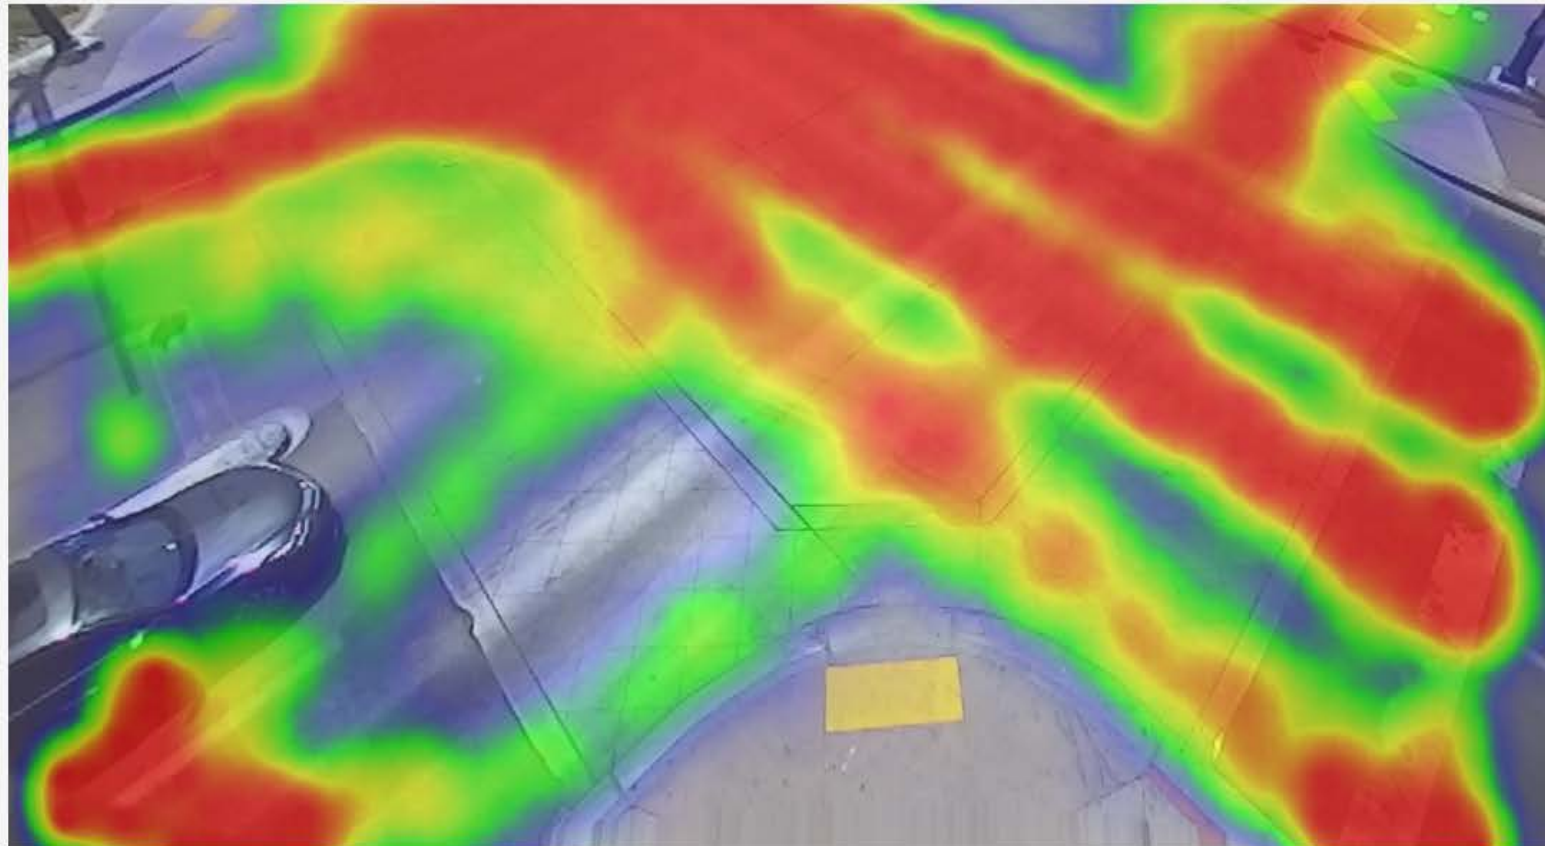

E Bonneville Ave & S Casino Center Blvd - Northwest Facing SE

Vehicles

Locations ▾

Scale using Data collected for the:

Selected Hours

Full Day

Render using Path:

Bottom

Center

Toggle Heatmap

Toggle Areas

Toggle Tracks

Wednesday, September 13th 2017 ▾

All

Morning

Afternoon

Custom