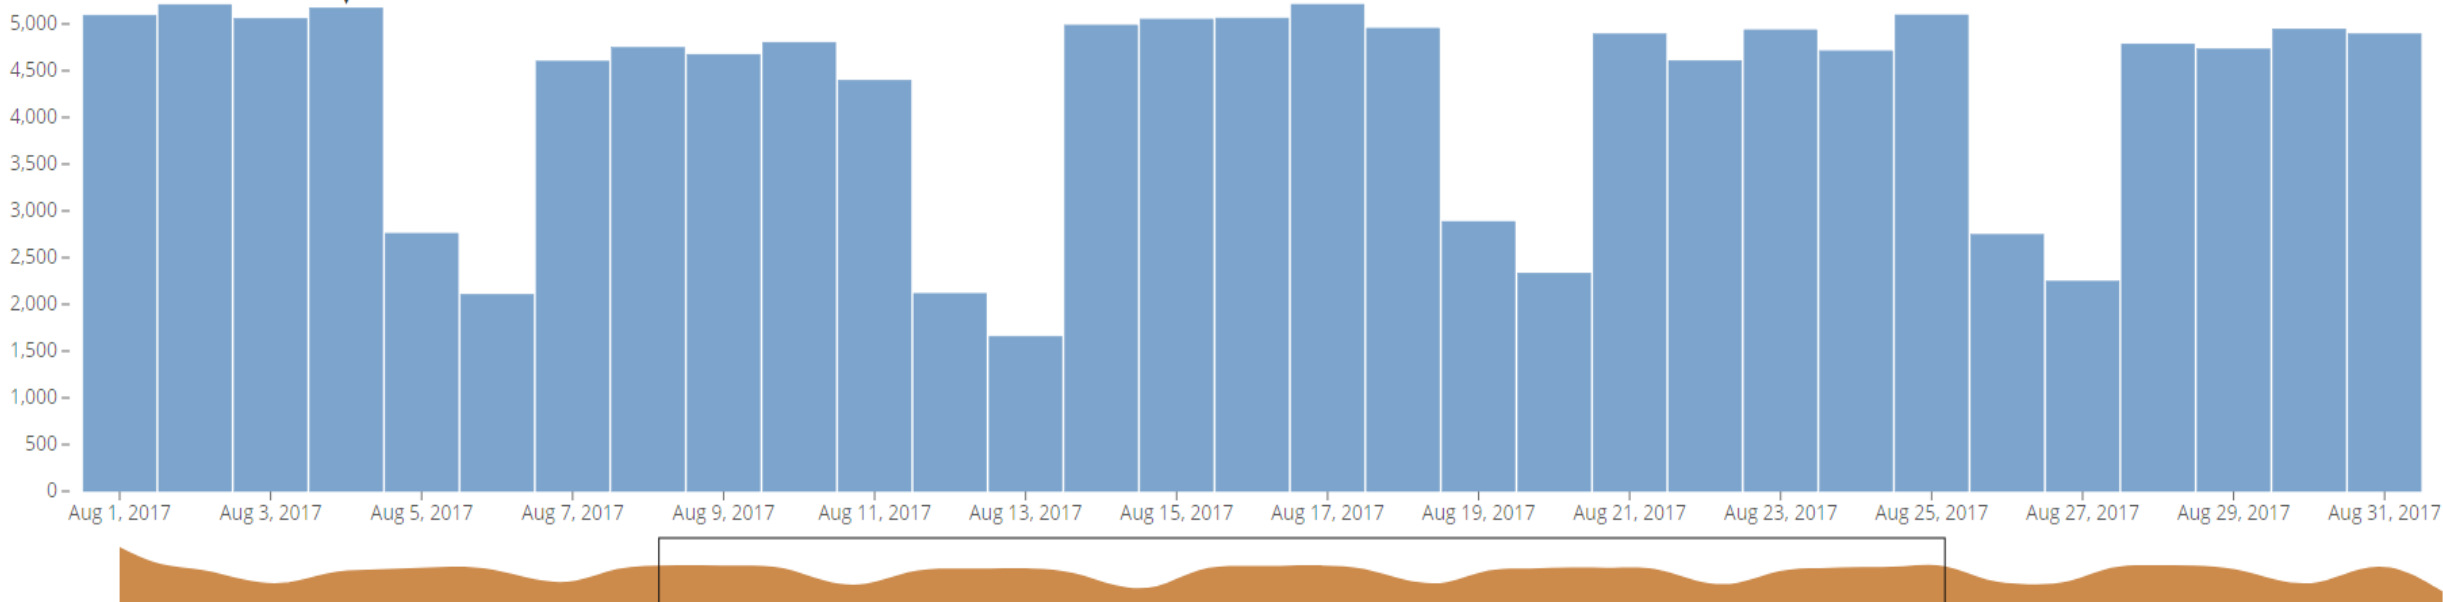

### Total Visitors

**131,475**

Selected Time Period

**238,945**

All Time

### Busiest Day of the Week

**Wednesday**

Selected Time Period

**Thursday**

All Time

### Visitors per Hour

**177**

Selected Time Period

**176**

All Time