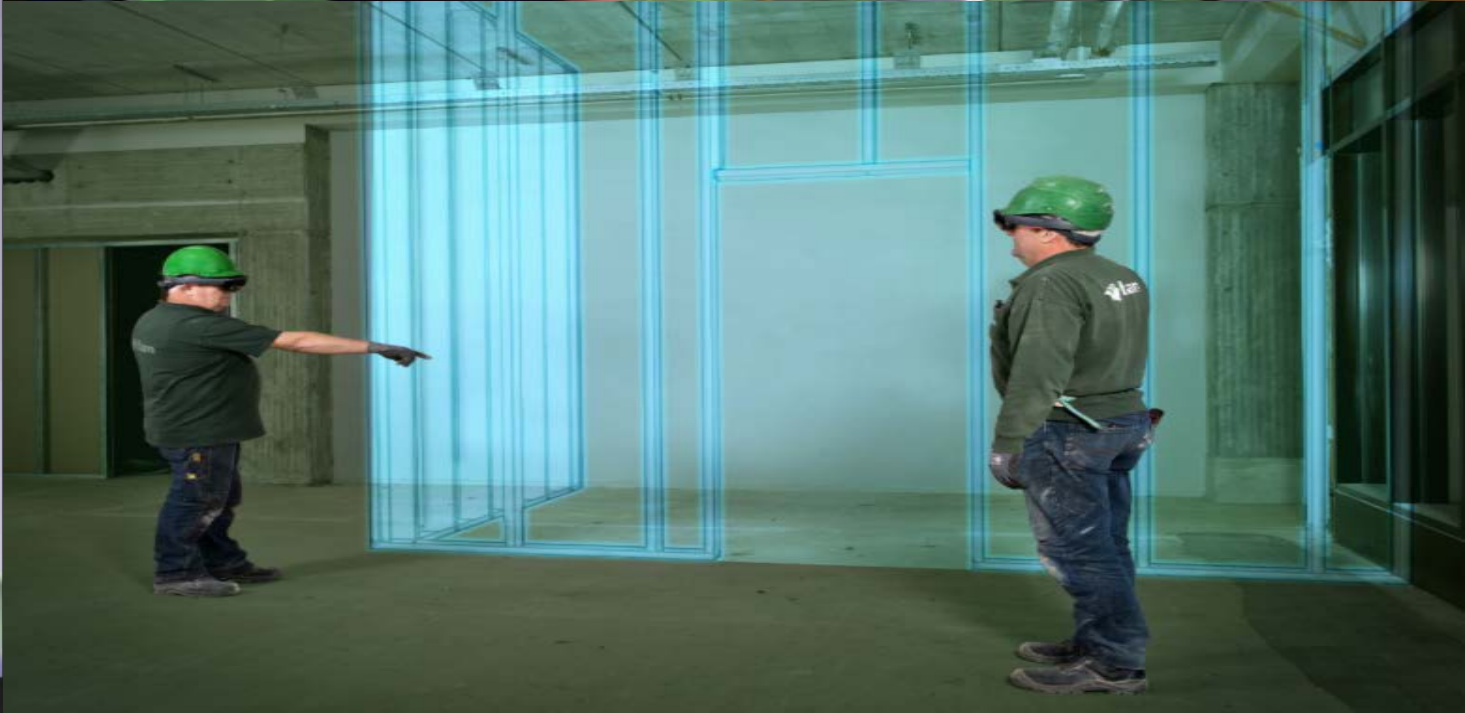

# GoVegas Ecosystem

An aerial night view of a city with various smart city icons overlaid. The icons include an airplane, a location pin, a Wi-Fi signal, a cloud with an upload arrow, a smartphone, a shopping cart, a padlock, a magnifying glass, an envelope, a globe, and a computer monitor. The background shows a cityscape with illuminated buildings and streets.