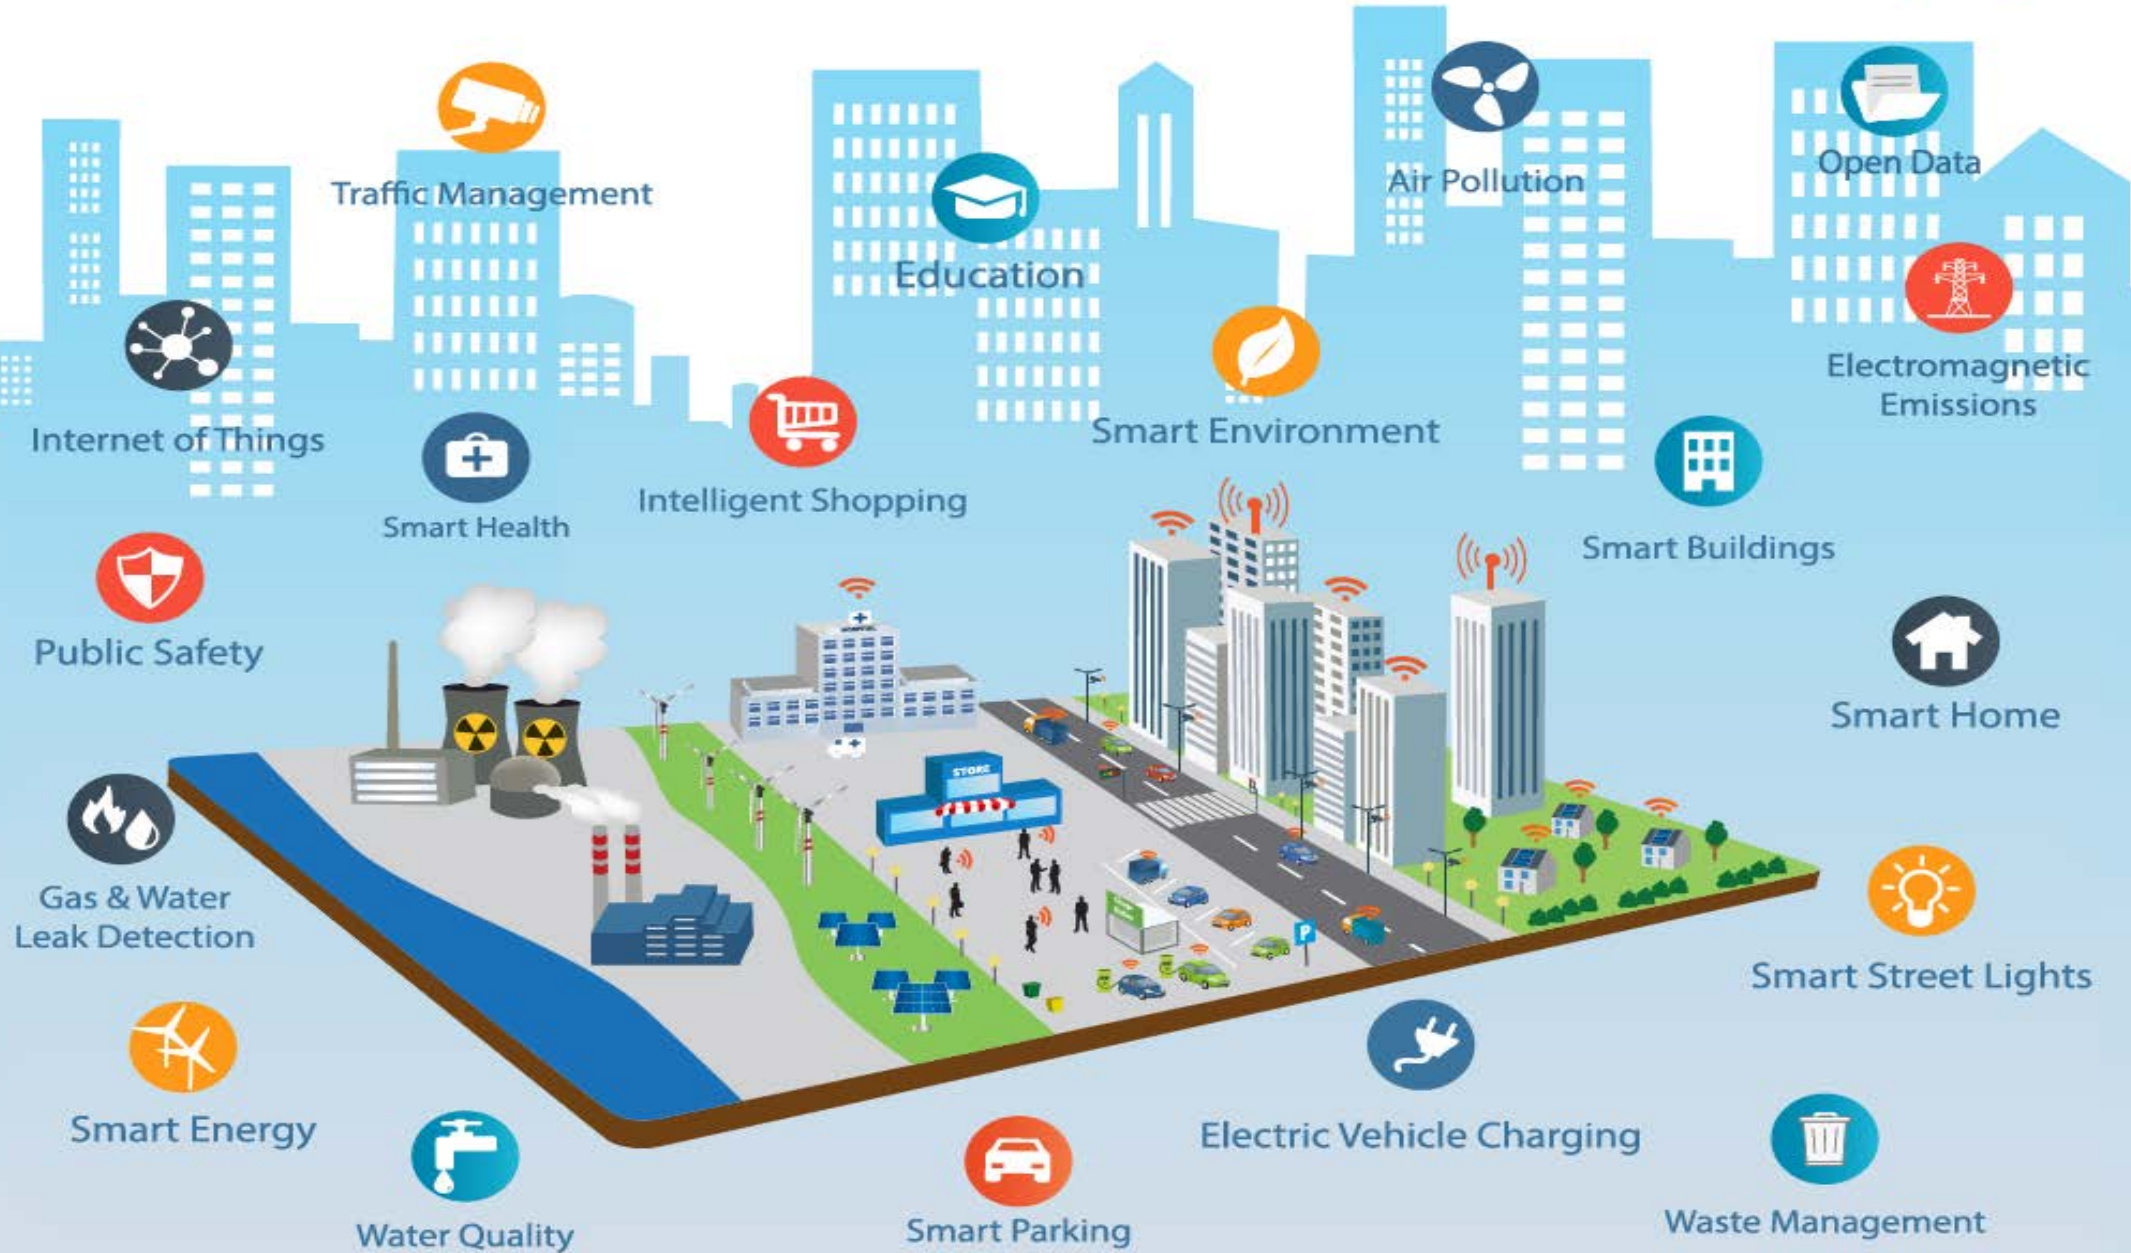

An aerial night view of a city with various smart city icons overlaid. The icons include an airplane, a location pin, a Wi-Fi signal, a cloud with an upload arrow, a smartphone, a shopping cart, a padlock, a magnifying glass, an envelope, a globe, and a computer monitor. The background shows a cityscape with illuminated buildings and streets.

# SMART CITY

Internet of Things

Traffic Management

Education

Air Pollution

Open Data

Smart Health

Intelligent Shopping