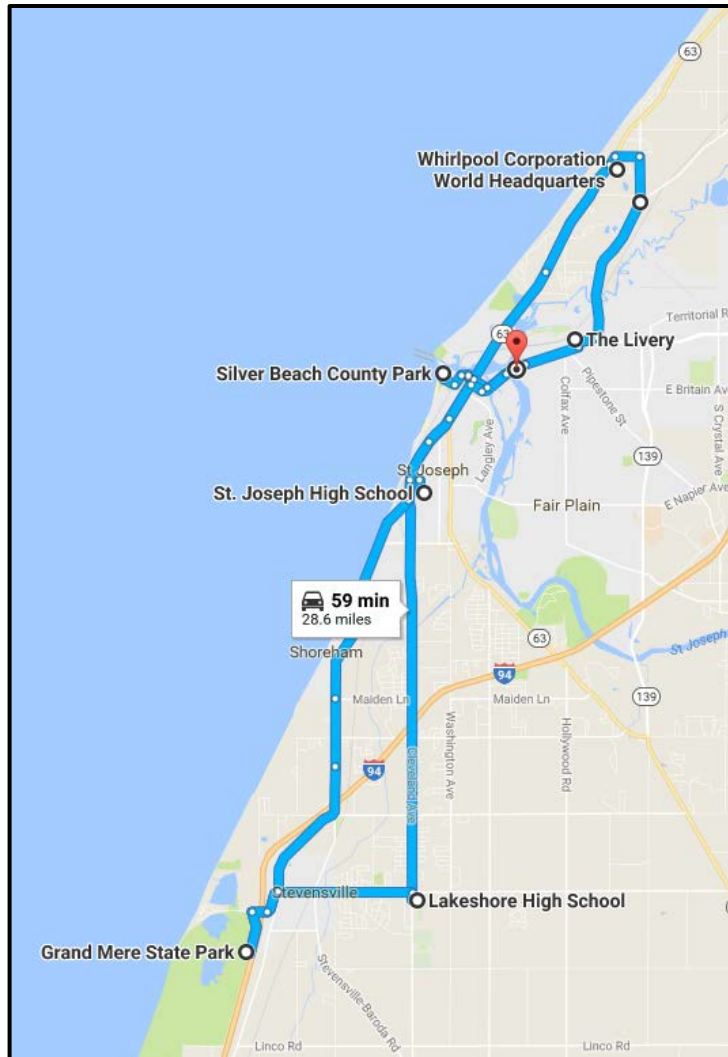

Rob Cleveland, CEcD

President, Cornerstone Alliance

Benton Harbor/St. Joseph, Mich.

FIRST CHOICE

SHOWCASING MICHIGAN'S **GREAT** SOUTHWEST

- Innovative Recruiting Tool for Regional Businesses.
- Candidates (and families) Introduced to Community Through a Driving Tour.
- Tour Schools, Neighborhoods, Churches, Areas of Interest to Candidate.
- First Choice Experience Gives a First-Hand Look at Area.

Driving Tour Highlights...

Some Regular Stops:

- Silver Beach County Park.
- Whirlpool Global and North American HQ.
- Benton Harbor Arts District.
- St. Joseph/Lakeshore High Schools.
- Grand Mere State Park.