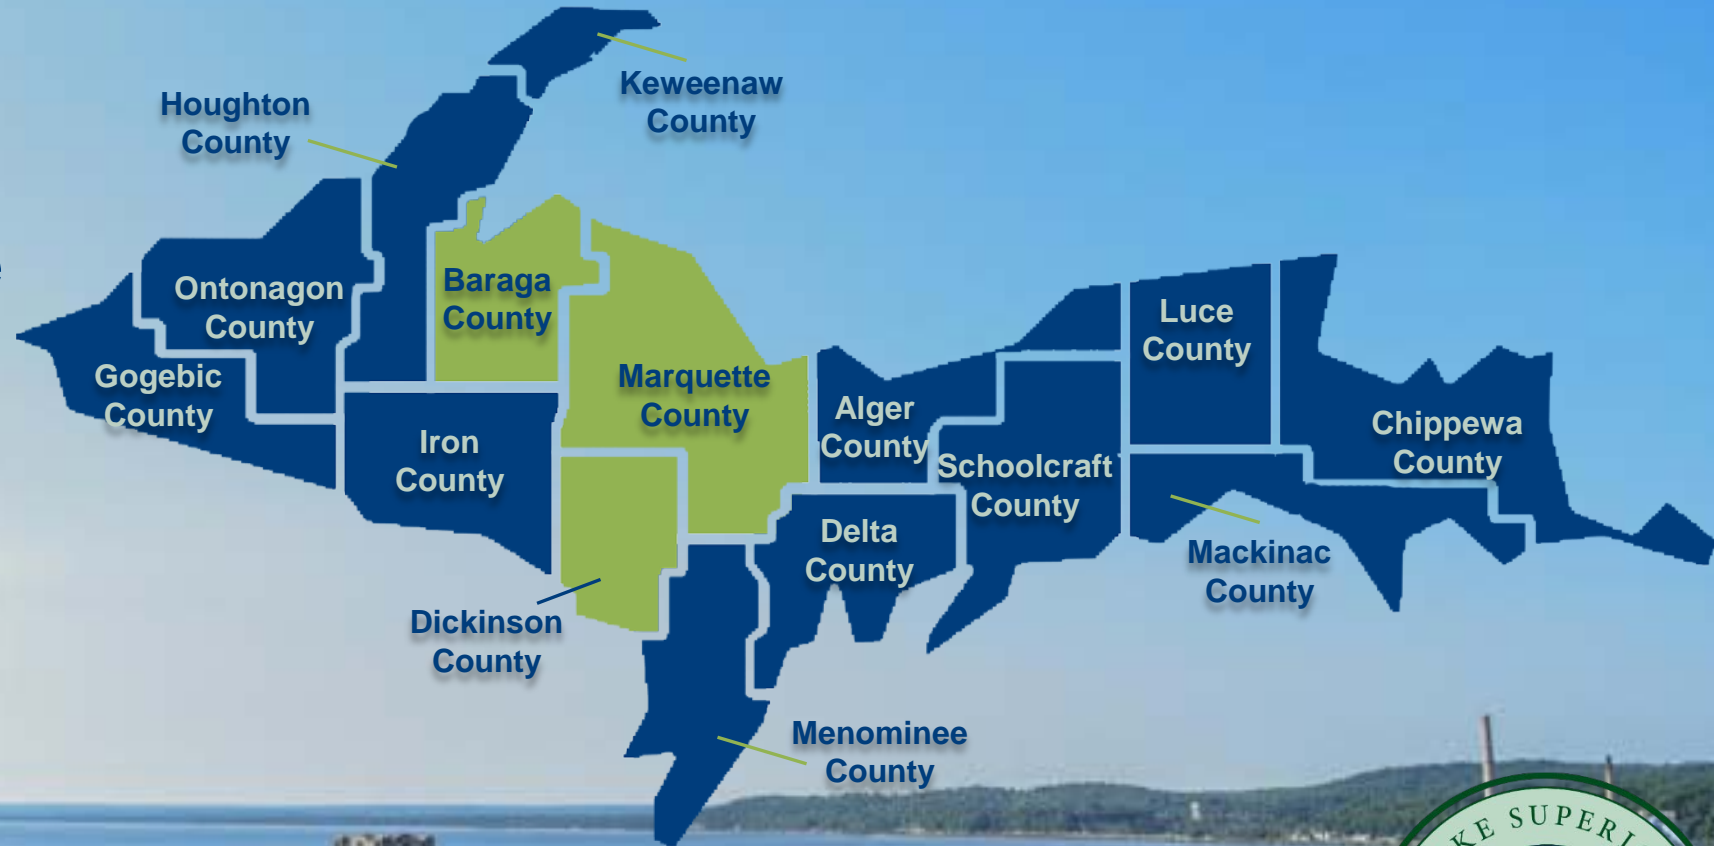

Amy J. Clickner, CEcD, CFM

Chief Executive Officer

aclickner@marquette.org

906.226.6591 x 102

Marquette.org

Our Region

- 305,000 Population
- 1,700 miles of shoreline
- 16,500 sq. miles of land
- 15 counties
- 80 / (15) / 5