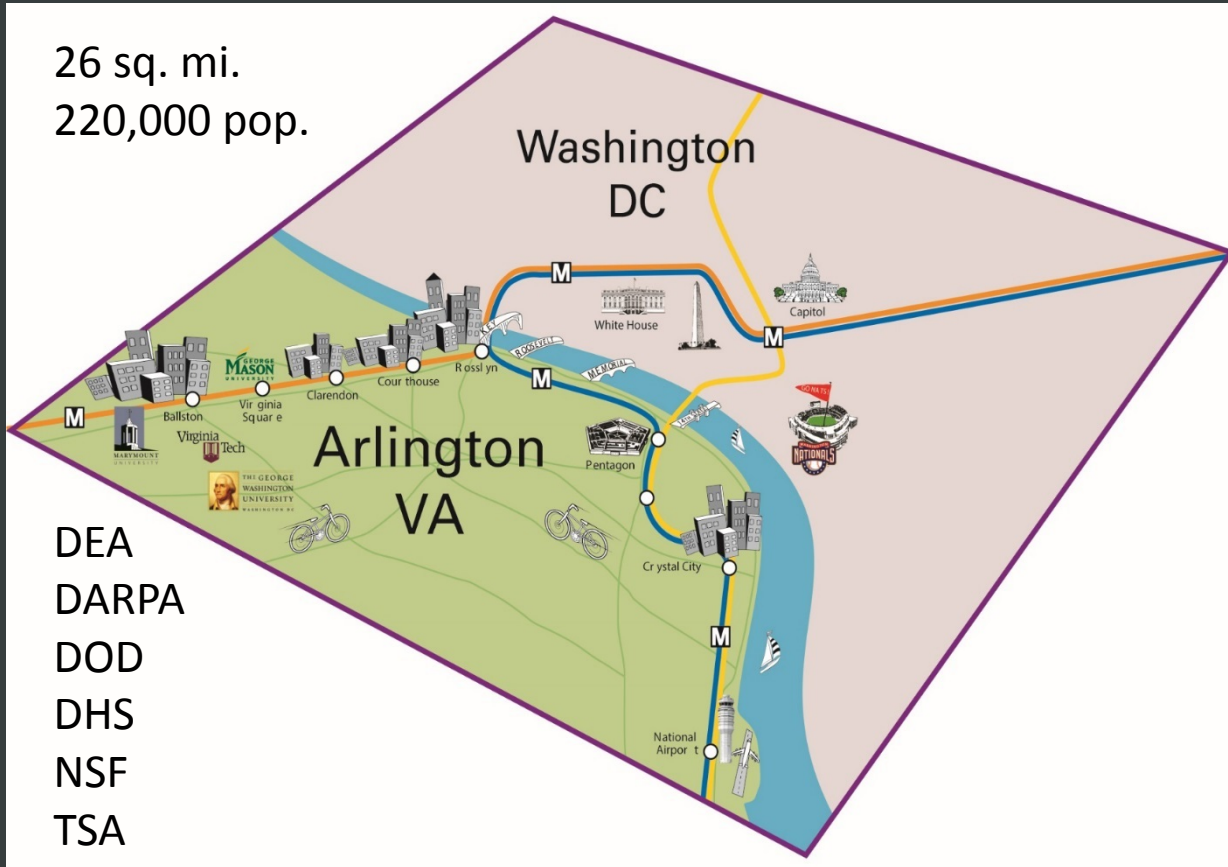

# IEDC Leadership Summit, 2017 Jacksonville, FL

# Arlington VA is across Potomac River from Washington D.C.